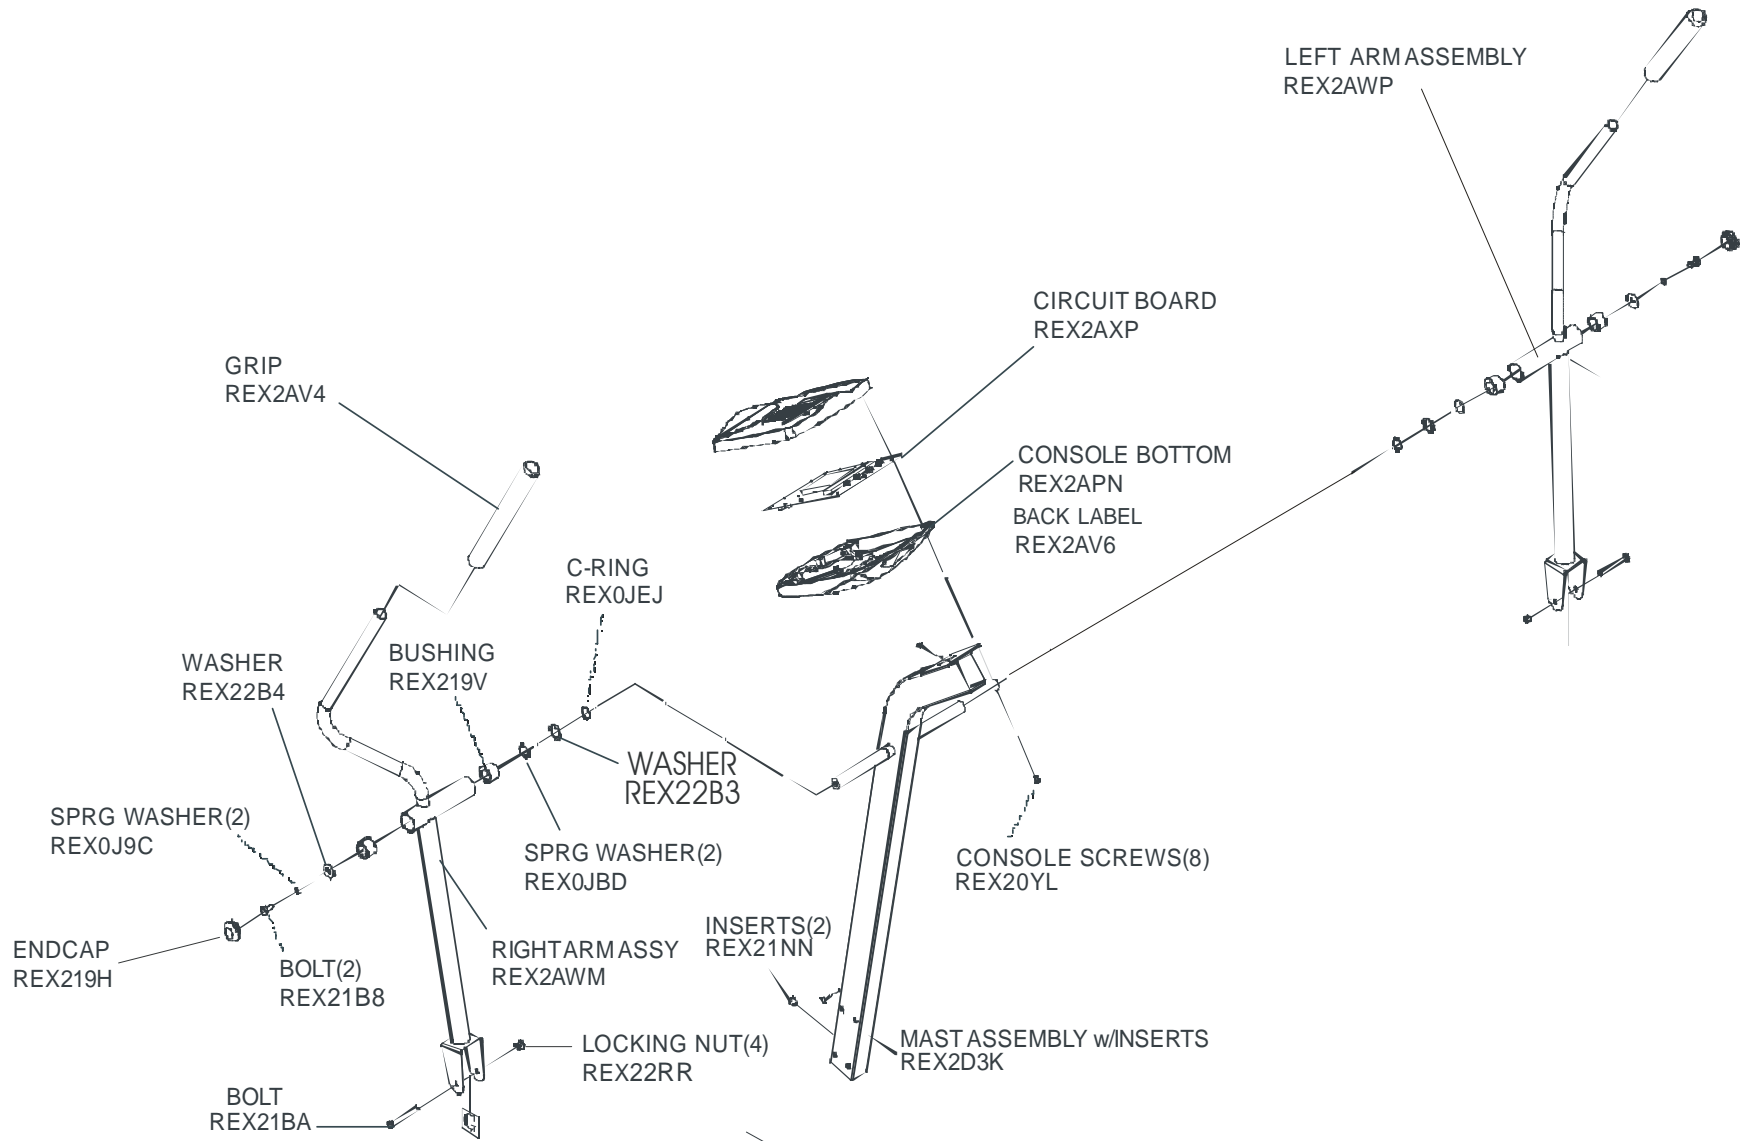

LF LOGO LABEL  
REX2ARH

MOVEMENT ARMS  
& HARDWARE

BLOCK  
DIAGRAM

CABLES

**LF Cross-Trainer**  
**Rear Components**

**X30-0000-01**

**120V Dom. Eng/Eng**

RIGHT FRONT COVER (NOT SHOWN)  
REX2AQ1

LEFT FRONT COVER (NOT SHOWN)  
REX2AQ6

MAST COVER SCREWS (3 PER COVER)  
REX0K4S

**LF Cross-Trainer  
Block Diagram**

**X30-0000-01**

**120V Dom. Eng/Eng**